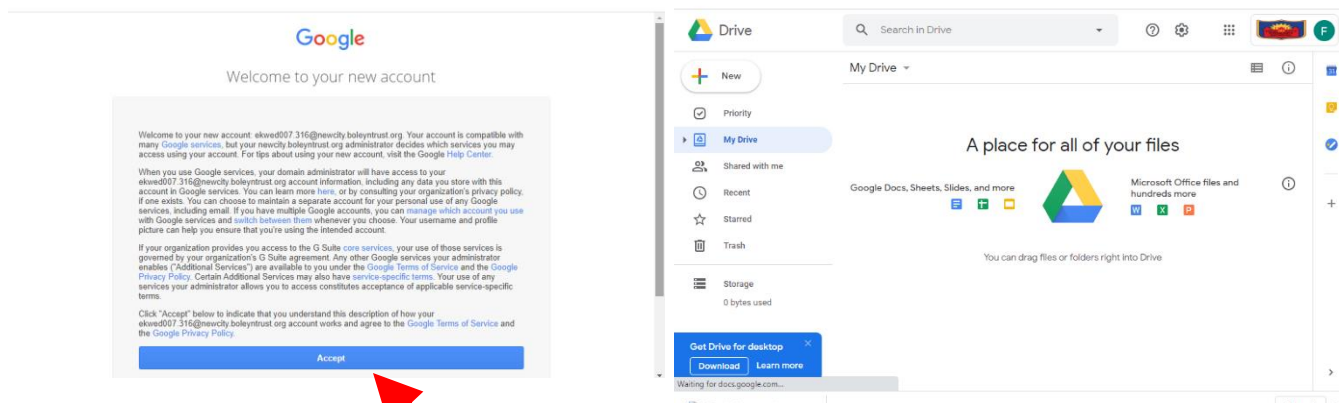

Cum să accesați Google Classroom

Mergi la <https://www.google.co.uk/drive/> , faceți clic pe **GO TO DRIVE** și conectați-vă folosind adresa de e-mail și parola New City.

The screenshot shows the Google sign-in interface. At the top is the Google logo, followed by the text "Sign in to continue to Google Drive". Below this is a text input field labeled "Email or phone" containing the email address "jblogg1.316@newcity.boleyntrust.org". There are links for "Forgot email?", "Not your computer? Use Guest mode to sign in privately.", and "Learn more". At the bottom left is a link for "Create account" and at the bottom right is a blue "Next" button.

După ce ai făcut asta, ar trebui să vezi asta ...

Rugați-vă adultul să citească aceste informații și faceți clic pe „acceptați” dacă sunteți mulțumiți de condiții