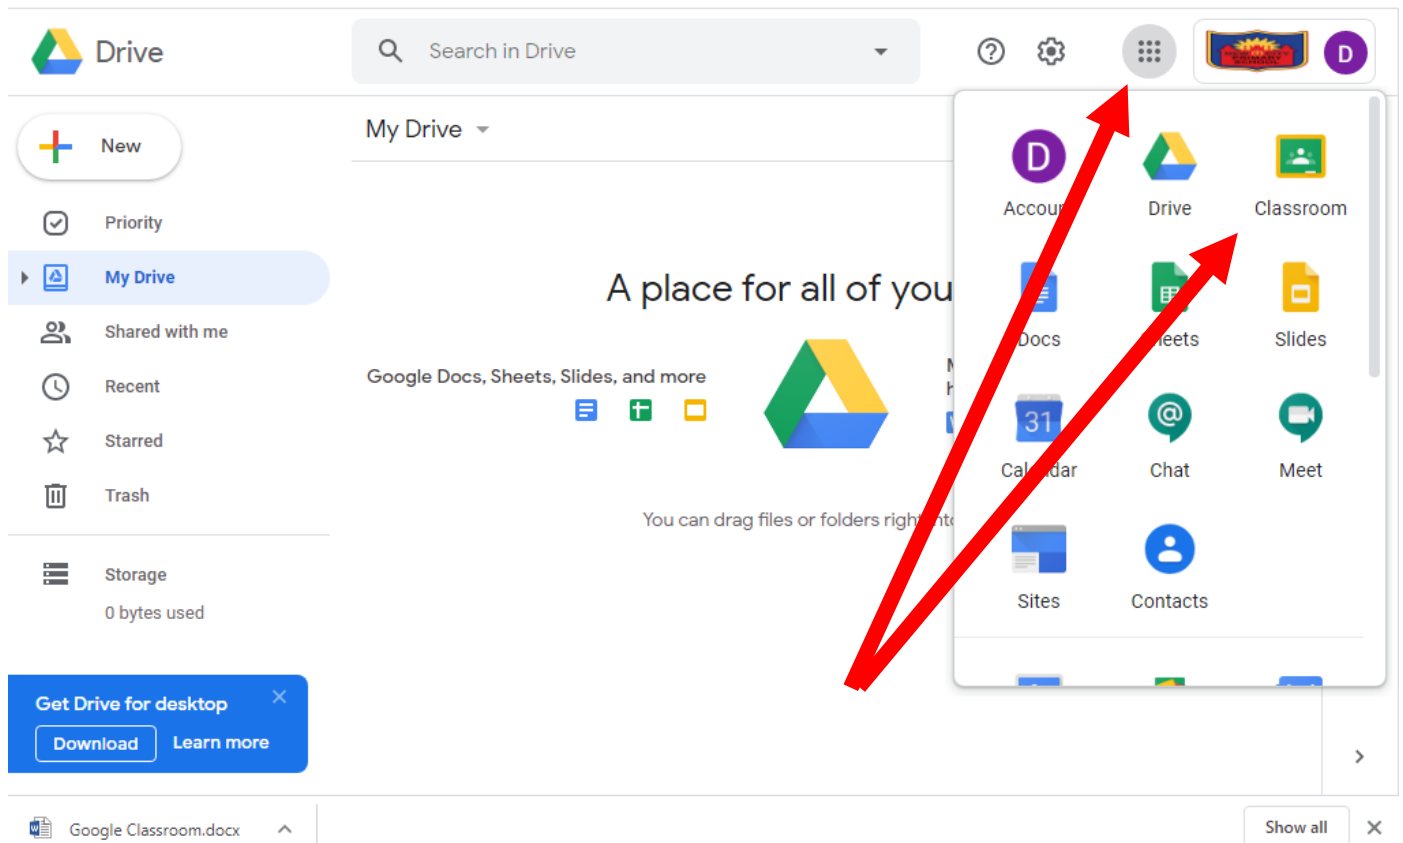

Faceți clic pe „vafe” și accesați Classroom