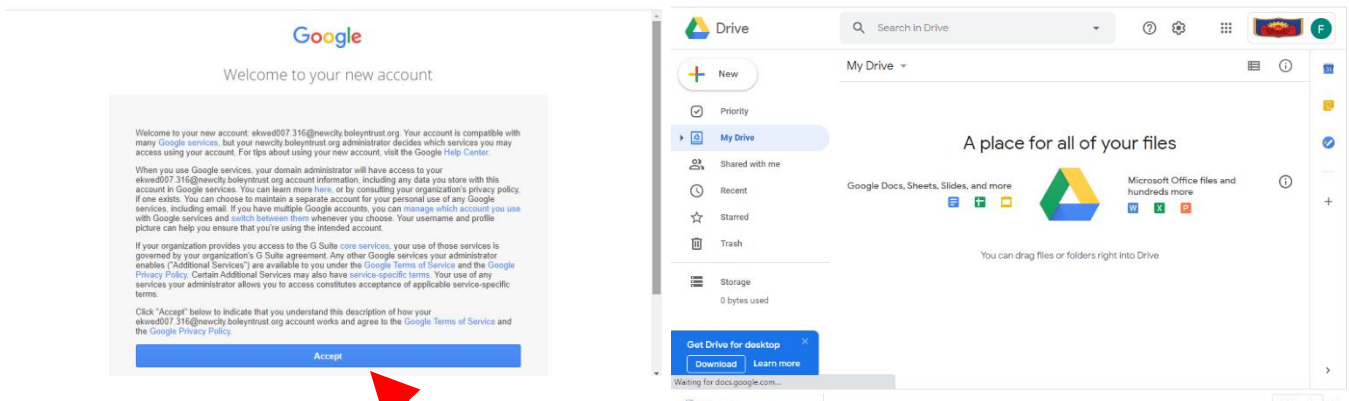

Como acessar o Google Classroom

Vamos para <https://www.google.co.uk/drive/>, clique em GO TO DRIVE e faça login usando seu endereço de e-mail e senha de New City.

The image shows the Google sign-in interface. At the top is the Google logo, followed by the text "Sign in to continue to Google Drive". Below this is a text input field labeled "Email or phone" containing the email address "jblogg1.316@newcity.boleyntrust.org". Underneath the input field are two links: "Forgot email?" and "Not your computer? Use Guest mode to sign in privately. Learn more". At the bottom left is a link "Create account" and at the bottom right is a blue button labeled "Next".

Depois de fazer isso, você verá isso ...

Peça ao seu adulto para ler e clique em 'aceitar' se ambos estiverem satisfeitos com os termos