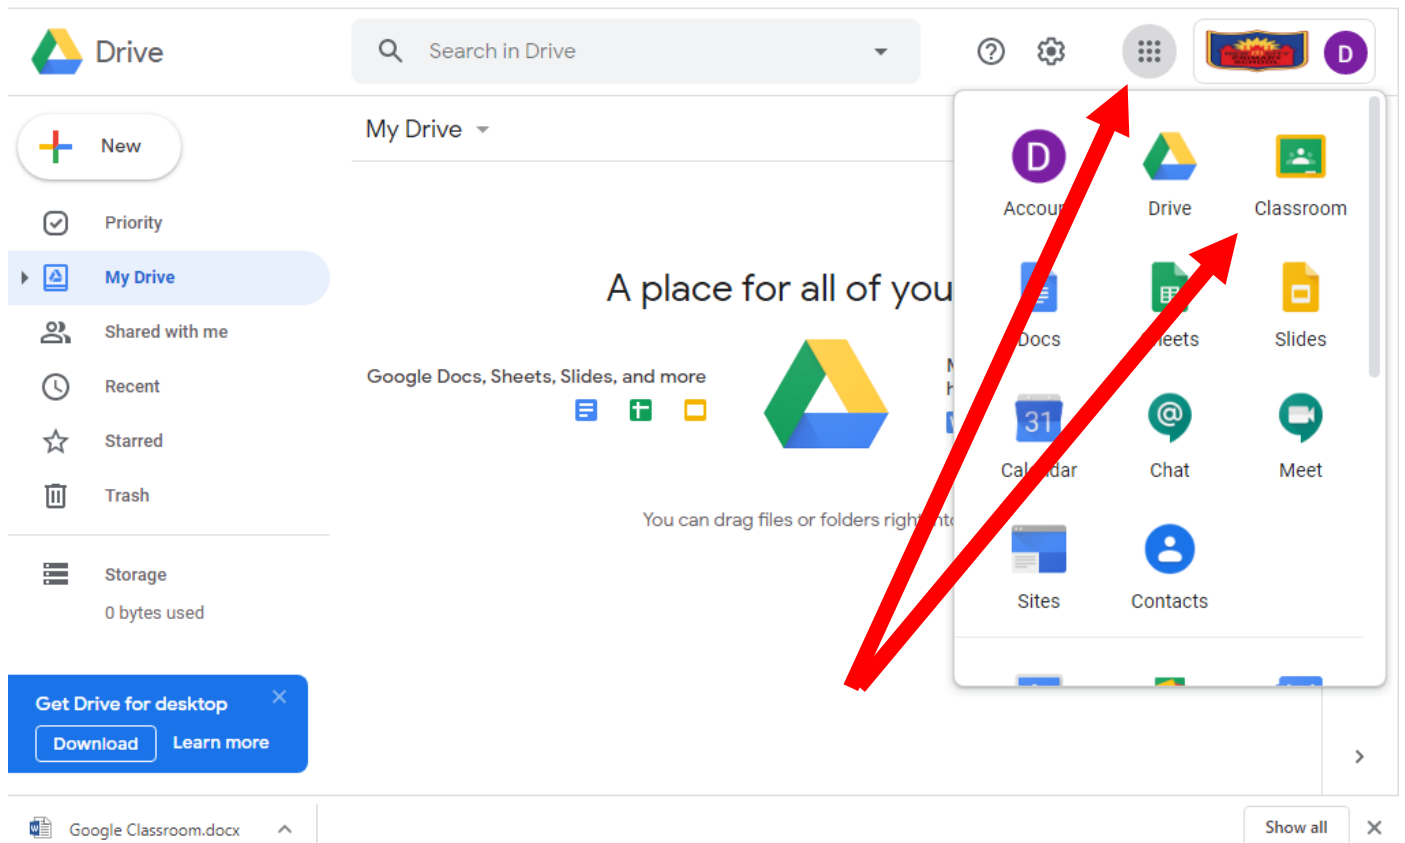

Clique no 'waffle' e vá para o Classroom